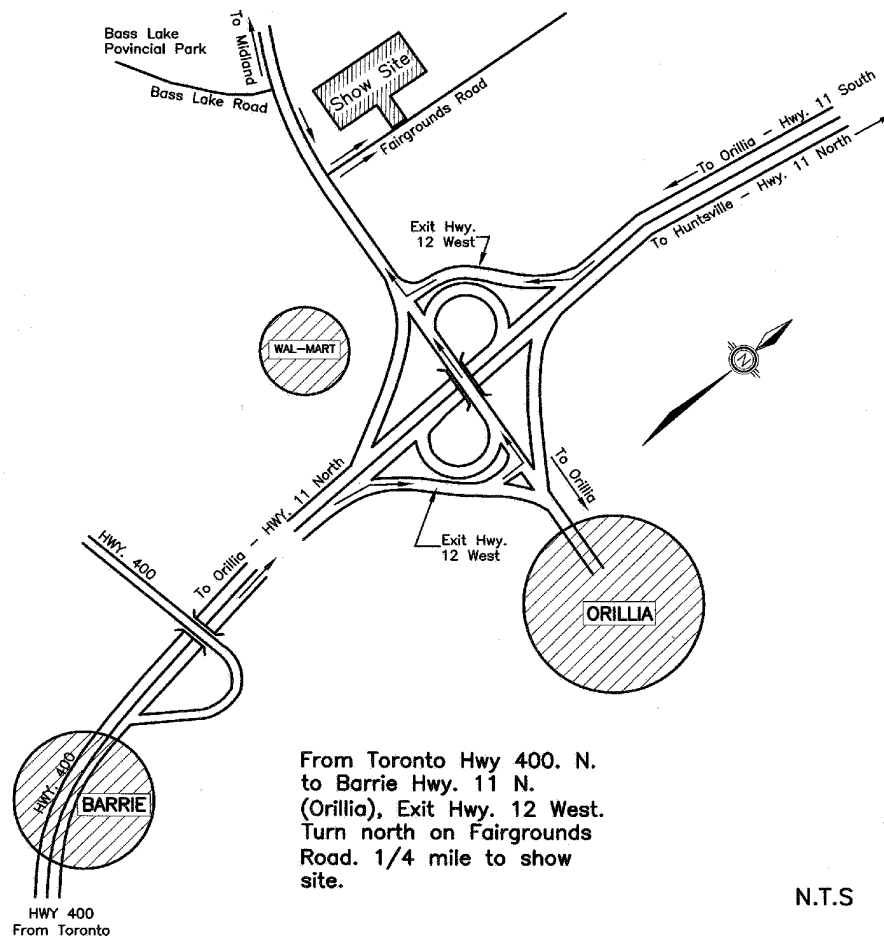

JUDGING SCHEDULE

BARRIE KENNEL and OBEDIENCE CLUB INC.

ALL BREED CHAMPIONSHIP DOG SHOWS

**Saturday, August 4, 2018
Sunday, August 5, 2018
Monday, August 6, 2018**

**ODAS PARK
4500 Fairgrounds Road
Orillia, Ontario
GPS Coordinates: N44°36.9765', W079° 28.0192'**