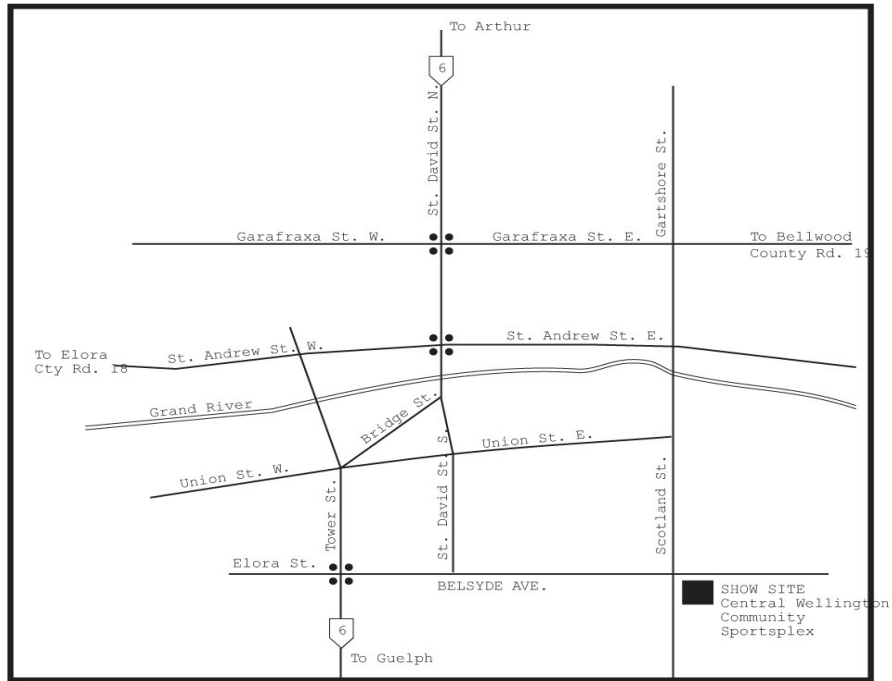

LIMITED BREED SHOW - GROUP 1

SATURDAY, APRIL 21, 2018

<u>RING 1 - JUDGE: Mr. M. Saranchuk</u>							
				1	BP - Setter (English)	1-0	
				1	Setter (Gordon)	0-1-0-0	
8:00 a.m.	13	Ret (Golden)	4-5-3-1	2	Setter (Irish R&W)	0-0-1-1	
	3	BP - Ret (Golden)	0-3	2	BP - Setter (Irish R)	2-0	
	5	Ret (NSDT)	2-2-1-0	2	Span (Am Water)	0-2-0-0	
	1	BP - Ret (NSDT)	0-1	1	Span (Brittany)	0-1-0-0	
	1	Barbet	0-0-1-0	2	Span (Welsh Spring)	1-0-1-0	
	1	BP - Lagotto Romagnolo	0-1	1	Vizsla	0-0-0-1	
	3	Pointer	0-2-0-1	10:55 p.m.	9	Weimaraner	1-2-3-3
9:05 a.m.	8	Pointer (GSH)	3-4-0-1	2	BP - Weimaraner	1-1	
	1	BP - Pointer (GSH)	0-1	7	Span (Am Cocker)	3-2-1-1	
	1	Ret (Chesapeake Bay)	0-0-0-1	1	BP - Span (Am Cocker)	1-0	
	2	BP - Ret (Chesapeake)	0-2	5	Span (Eng Cocker)	1-2-2-0	
	8	Ret (Flat-Coated)	1-4-3-0	1	Span (Clumber)	0-0-1-0	
	9	Ret (Labrador)	2-6-1-0	Noon	Judging Group 1		
10:15 a.m.	5	Setter (English)	2-2-0-1				

LIMITED BREED SHOW - GROUP 3

SUNDAY, APRIL 22, 2018

<u>RING 1 - JUDGE: Mr. E. Aguilo Gonzales</u>							
				3	Mastiff	2-1-0-0	
				1	BP - Mastiff	0-1	
8:00 a.m.	3	Alaskan Malamute	1-2-0-0	1	Newfoundland	0-0-1-0	
	8	Bernese Mtn Dog	1-7-0-0	10:40 a.m.	10	Portuguese Wtr Dog	1-6-1-2
	3	BP - Bernese Mtn Dog	0-3	3	BP - Portuguese Wtr Dog	0-3	
	5	Boxer	2-1-1-1	1	Schnauzer (Giant)	0-0-1-0	
8:45 a.m.	18	Doberman Pinscher	6-4-5-3	5	Schnauzer (Std)	1-3-0-1	
	13	Great Dane	6-4-1-2	6	Siberian Husky	0-2-1-3	
10:00 a.m.	3	Great Pyrenees	2-1-0-0	12	Bullmastiff	4-2-4-2	
	9	Leonberger	1-4-3-1	Noon	Judging Group 3		

SUMMARY

	<u>Fri. #1</u>	<u>Fri. #2</u>	<u>Sat.</u>	<u>Sun.</u>
Group 1	51	47	95	71
Group 2	17	17	44	35
Group 3	36	40	67	100
Group 4	19	19	32	29
Group 5	22	23	44	41
Group 6	28	27	37	31
Group 7	<u>27</u>	<u>27</u>	<u>43</u>	<u>41</u>
	200	200	362	348
Limited Breed Show			83	97
Baby Puppies			78	64
Veterans			6	9
Altered			<u>5</u>	<u>6</u>
	<u>200</u>	<u>200</u>	534	524

SHOW SECRETARY

MJN SHOW SERVICES
9 Samya Court
Scarborough ON M1R 2A4
Tel. (416) 759-8593
Fax (416) 759-7790
www.mjnshowservices.com

**DESIGNATED FIRE LANES MUST BE KEPT CLEAR AT ALL TIMES.
THIS WILL BE STRICTLY ENFORCED.**